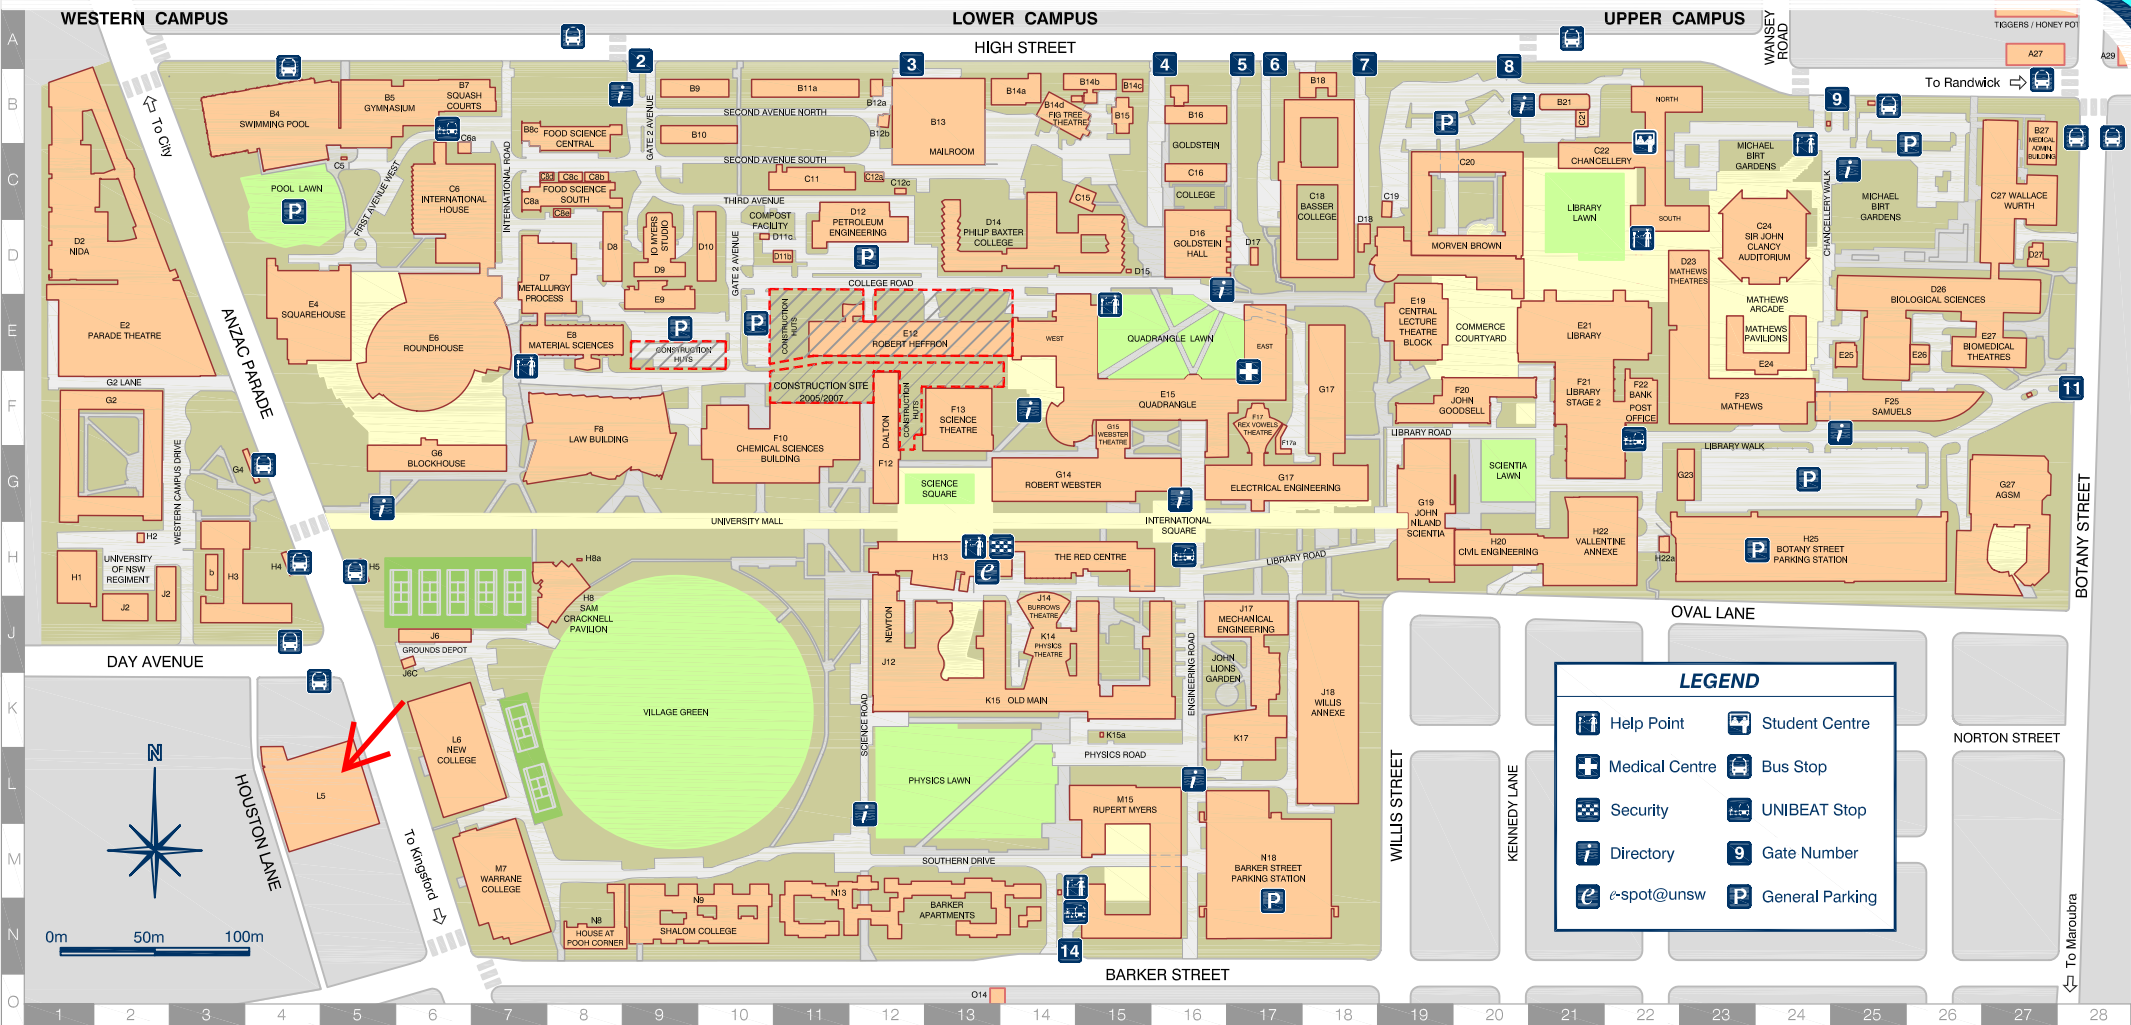

KENSINGTON CAMPUS MAP

LEGEND

- Help Point
- Medical Centre
- Security
- Directory
- e-spot@unsw
- Student Centre
- Bus Stop
- UNIBeat Stop
- Gate Number
- General Parking

BUILDINGS

AGSM	G27	Mechanical Engineering	J17
Arcade, The	E24a	Medical Administration	E27
Biological Sciences	D26	Metallurgy Process	D7
Blockhouse	G6	Morven Brown	C20
Building L5	L5	Newton	J12
Chancellery	C22	NIDA	D2
Chemical Sciences	F10	Old Main	K15
Civil Engineering	H20	Pavilions	E24
Dalton	F12	Petroleum Engineering	D12
Electrical Engineering	G17	Quadrangle	E15
Food Science	B8c, C8a	Red Centre	H13
Golf House (38 Botany St.)	A27	Robert Webster	G14
Goodsell	F20	Roundhouse	E6
Heffron	E12	Rupert Myers	M15
John Niland Scientia, The	G19	Sam Cracknell Pavilion	H8
K17 (Computer Science)	K17	Samuels	F25
Law	F18	Squarehouse	E4
Library	E21	University Regtment	J2
Library Stage 2	F21	Valentine Annex	H22
Material Science	E8	Wallace Wurth	C27
Mathews	F23	Willis Annex	J18

RESIDENCES

Barker Apartments	N13
Basser College	C18
Baxter College	D14
Goldstein College	B16, C16, D16
International House	C6
Kensington Colleges (Office)	C17
New College	L6
Shalom College	N9
Warrene College	M7

Allens Arthur Robinson Theatre	F8
Biomedical Theatres	E27
Central Lecture Block (CLB)	F10
Chemical Sciences Theatre	F10
Civil Engineering Theatre G1	H20
Clancy Auditorium	C24
Flig Tree Theatre	B14d
Gonski, Levy Theatre	F8
IO Myers Studio	D9
Kath Burrows Theatre	J14
Law Theatre	F8
Macaulay Theatre	E15
Mathews Theatres	D23
NewSouth Global Theatre	G14
Old Main Building (112) Theatre	K15
Parade Theatre (NIDA)	E2
Physics Theatre	K14
Red Centre Theatre	H13
Rex Vowels Theatre	F17
Ritchie Theatre	G19
Rupert Myers Theatre	M15
Science Theatre	F13
Webster Theatres	G15